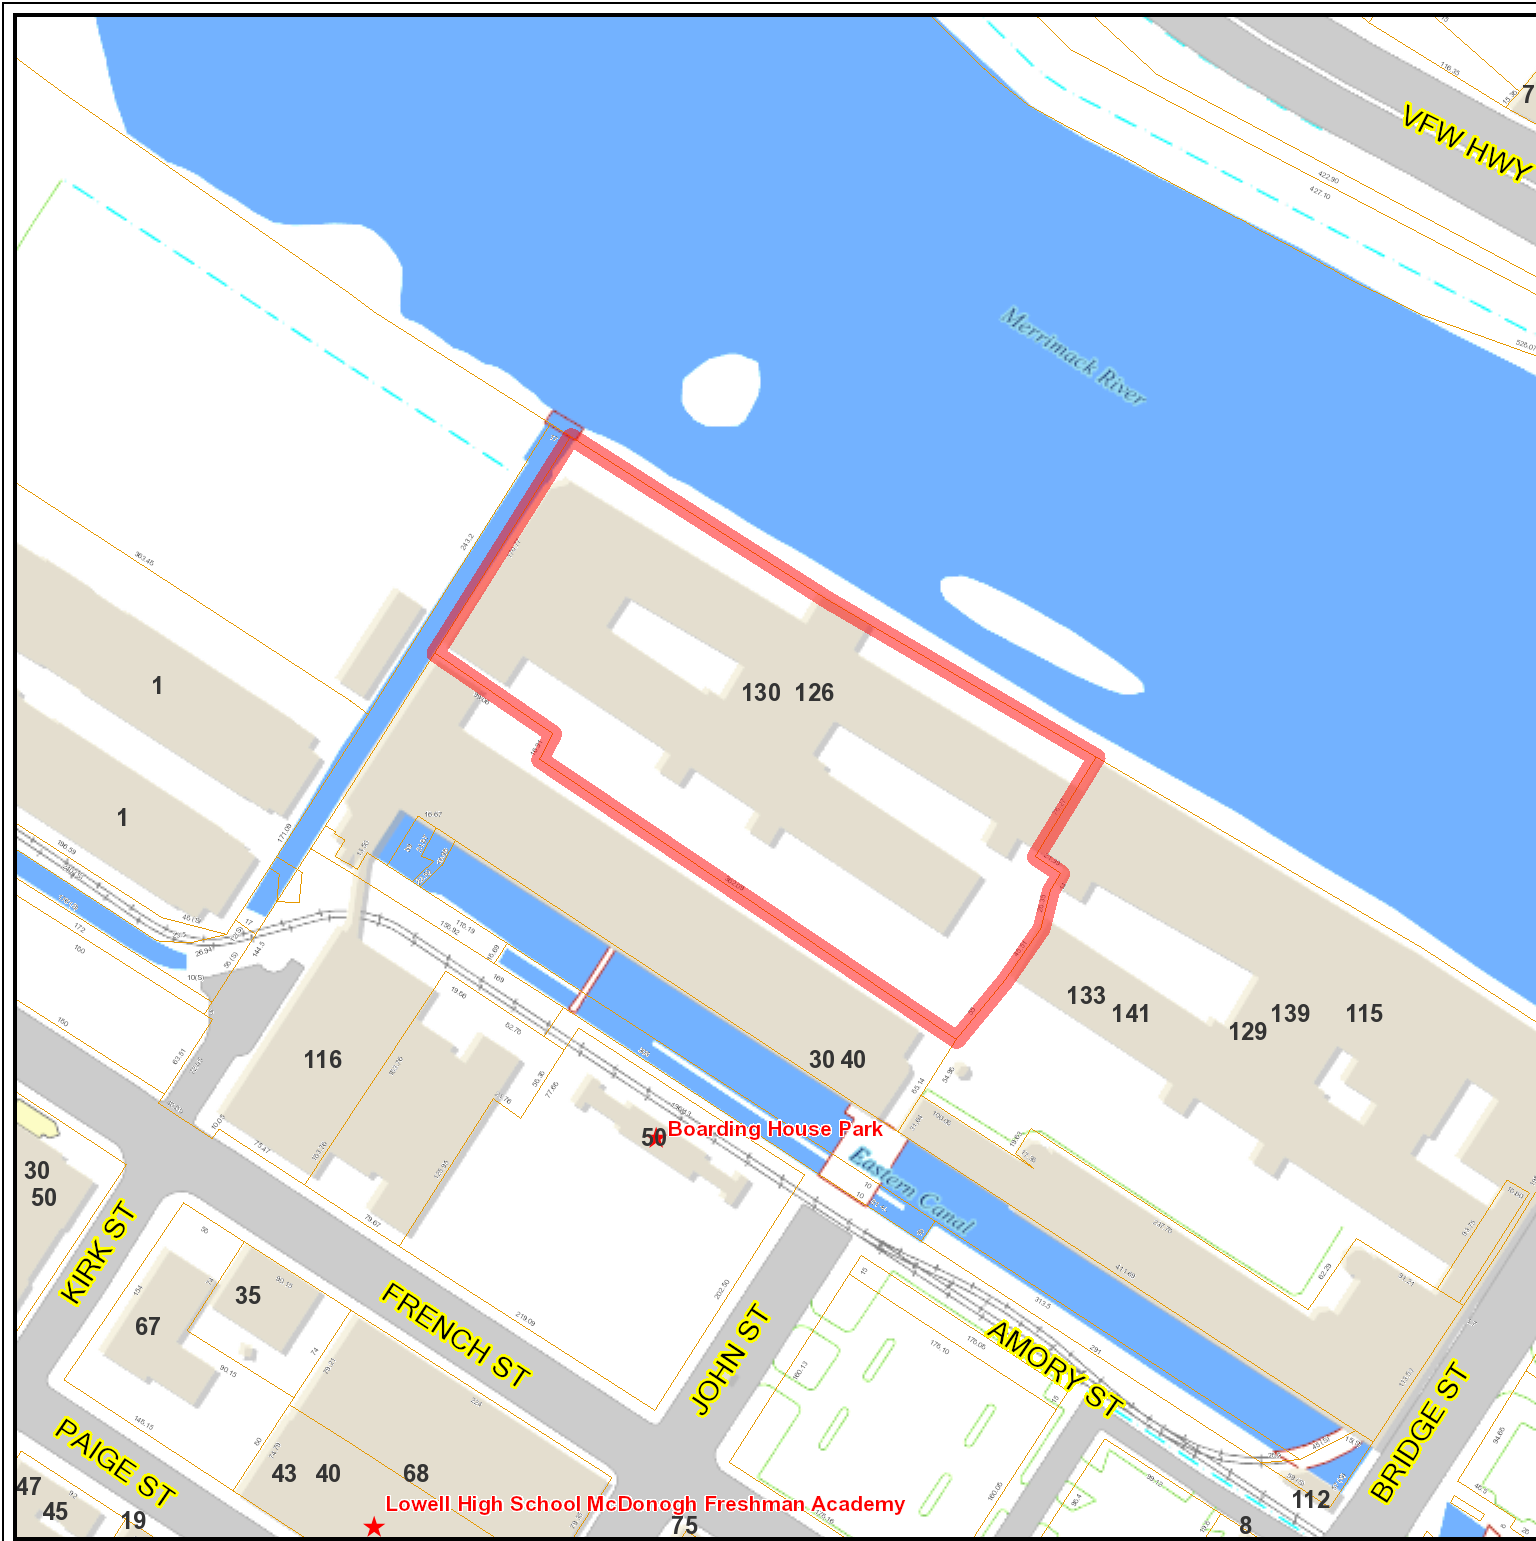

City of Lowell Massachusetts

130 John St #205, Lowell

- Parcels
- Border Town Parcels

DISCLAIMER
Any map printed from this system is considered unofficial unless it has been stamped/logged/ certified by the Office of the City Assessor.
The City of Lowell makes no warranty of Representation as to the accuracy, timeliness or Completeness of any of the data. The City of Lowell Shall have no liability for the data or lack thereof, or Any decision made or action taken or not taken in Reliance upon any of the data.
1" = 138 ft January 30, 2024